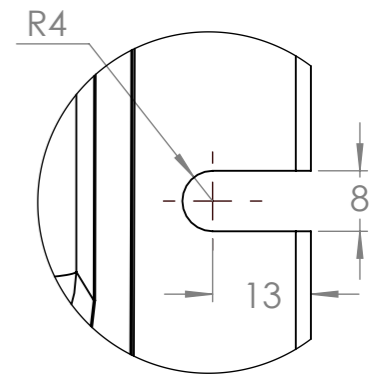

Dimension Drawing - SmartSolar charge controller	
SCC115085511/512	SmartSolar MPPT 150/85-MC4 VE.Can
SCC115110511/512	SmartSolar MPPT 150/100-MC4 VE.Can
SCC125085511	SmartSolar MPPT 250/85-MC4 VE.Can
SCC125110512	SmartSolar MPPT 250/100-MC4 VE.Can

DETAIL A  
SCALE 1:1

DETAIL B  
SCALE 1:1

Dimensions in mm