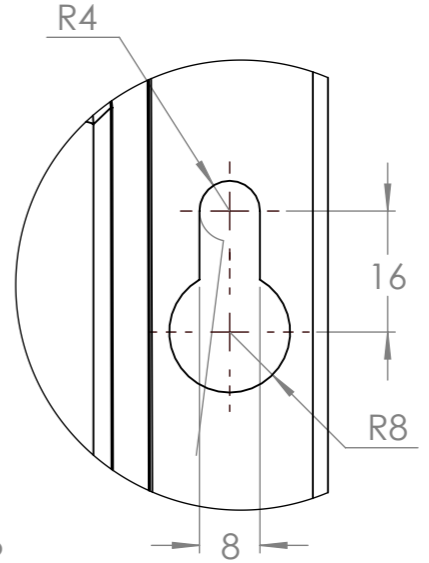

Dimension Drawing - SmartSolar charge controller	
SCC115085511/512	SmartSolar MPPT 150/85-MC4 VE.Can
SCC115110511/512	SmartSolar MPPT 150/100-MC4 VE.Can
SCC125085511	SmartSolar MPPT 250/85-MC4 VE.Can
SCC125110512	SmartSolar MPPT 250/100-MC4 VE.Can

DETAIL A  
SCALE 1:1

DETAIL B  
SCALE 1:1

Dimensions in mm