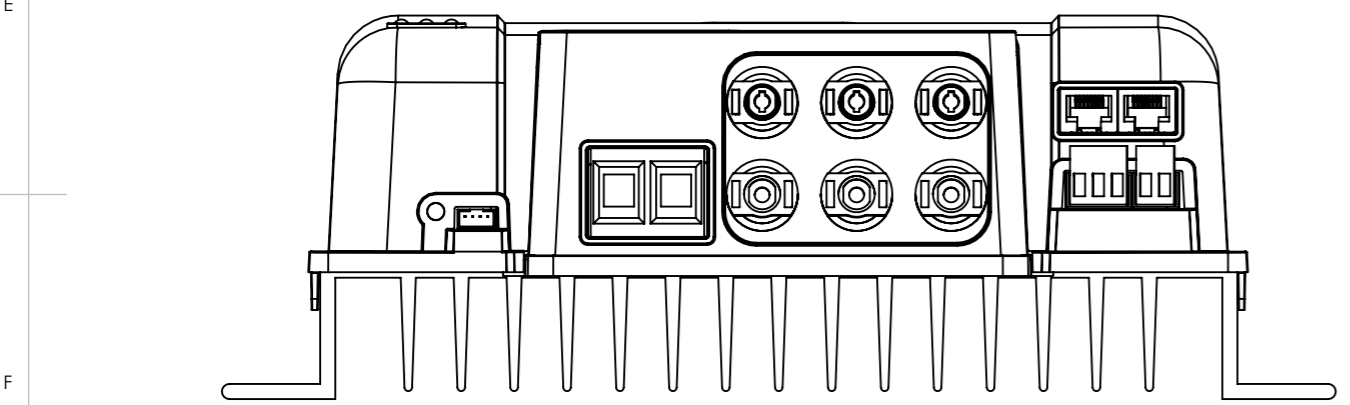

Dimension Drawing - SmartSolar charge controller	
SCC115085511/512	SmartSolar MPPT 150/85-MC4 VE.Can
SCC115110511/512	SmartSolar MPPT 150/100-MC4 VE.Can
SCC125085511	SmartSolar MPPT 250/85-MC4 VE.Can
SCC125110512	SmartSolar MPPT 250/100-MC4 VE.Can

DETAIL A  
SCALE 1:1

DETAIL B  
SCALE 1:1

Dimensions in mm