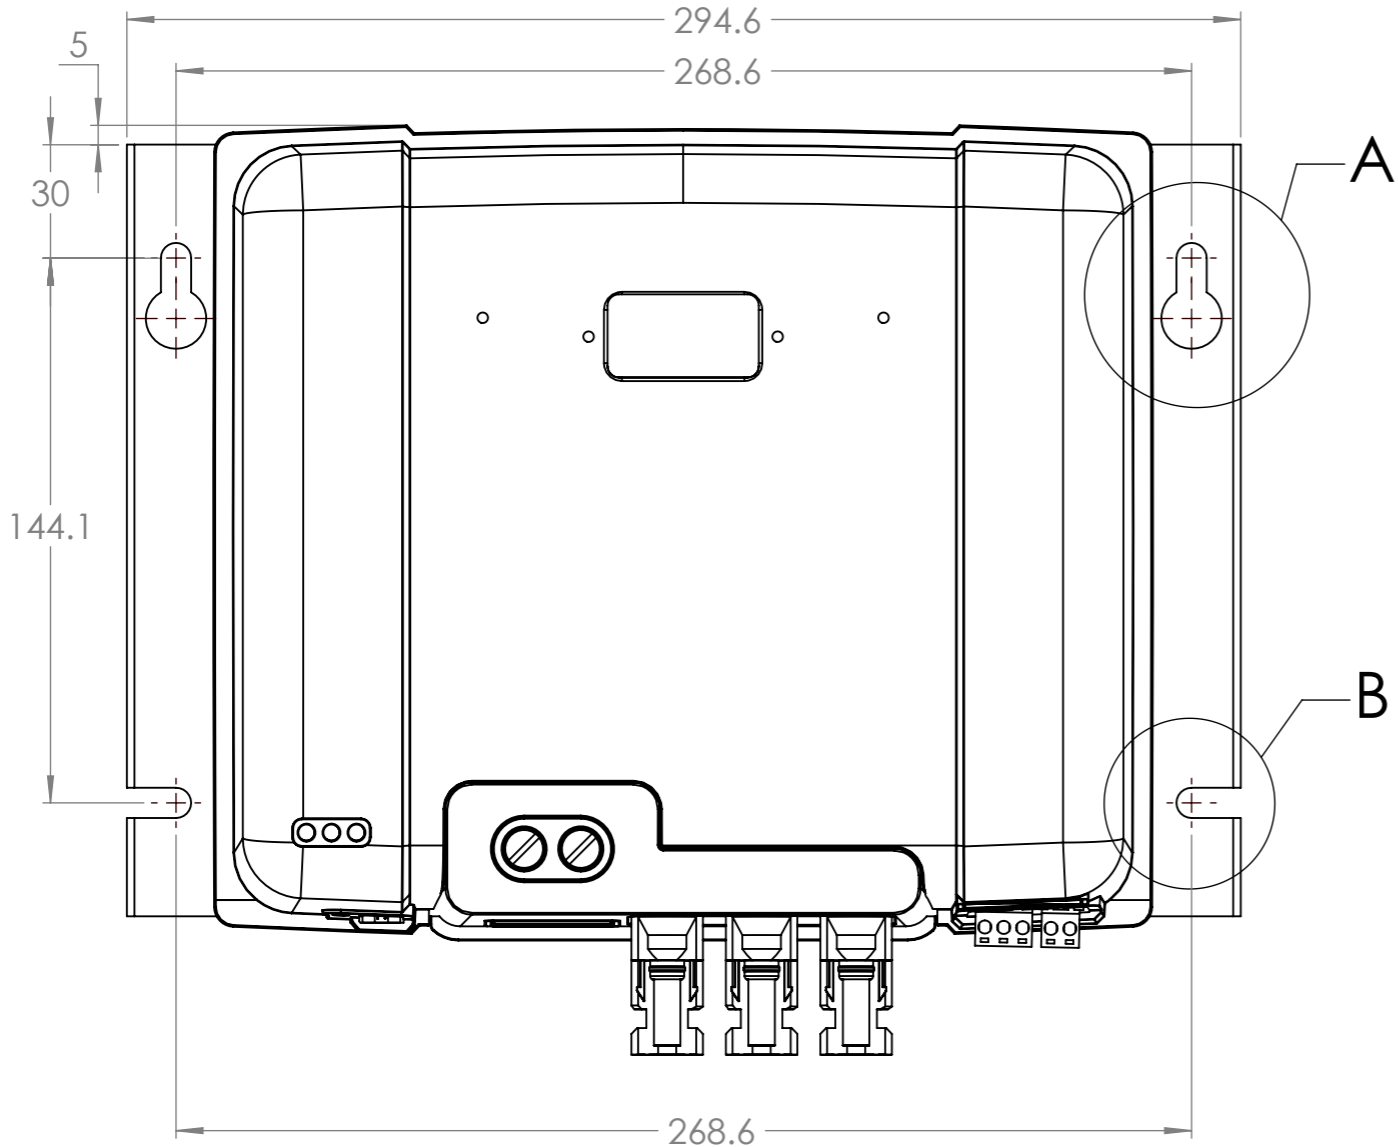

Dimension Drawing - SmartSolar charge controller	
SCC115085511/512	SmartSolar MPPT 150/85-MC4 VE.Can
SCC115110511/512	SmartSolar MPPT 150/100-MC4 VE.Can
SCC125085511	SmartSolar MPPT 250/85-MC4 VE.Can
SCC125110512	SmartSolar MPPT 250/100-MC4 VE.Can

DETAIL A  
SCALE 1:1

DETAIL B  
SCALE 1:1

Dimensions in mm