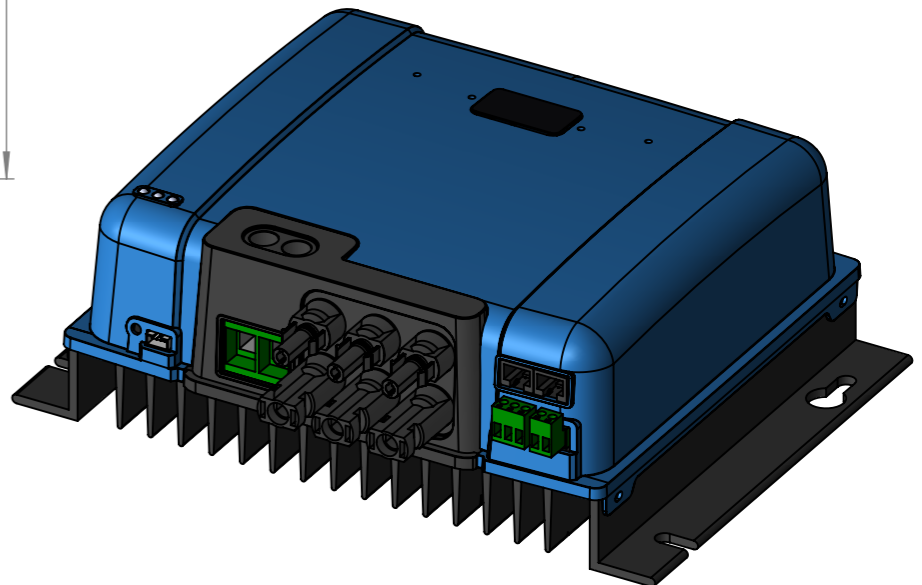

Dimension Drawing - SmartSolar charge controller	
SCC115085511/512	SmartSolar MPPT 150/85-MC4 VE.Can
SCC115110511/512	SmartSolar MPPT 150/100-MC4 VE.Can
SCC125085511	SmartSolar MPPT 250/85-MC4 VE.Can
SCC125110512	SmartSolar MPPT 250/100-MC4 VE.Can

DETAIL A  
SCALE 1:1

DETAIL B  
SCALE 1:1

Dimensions in mm