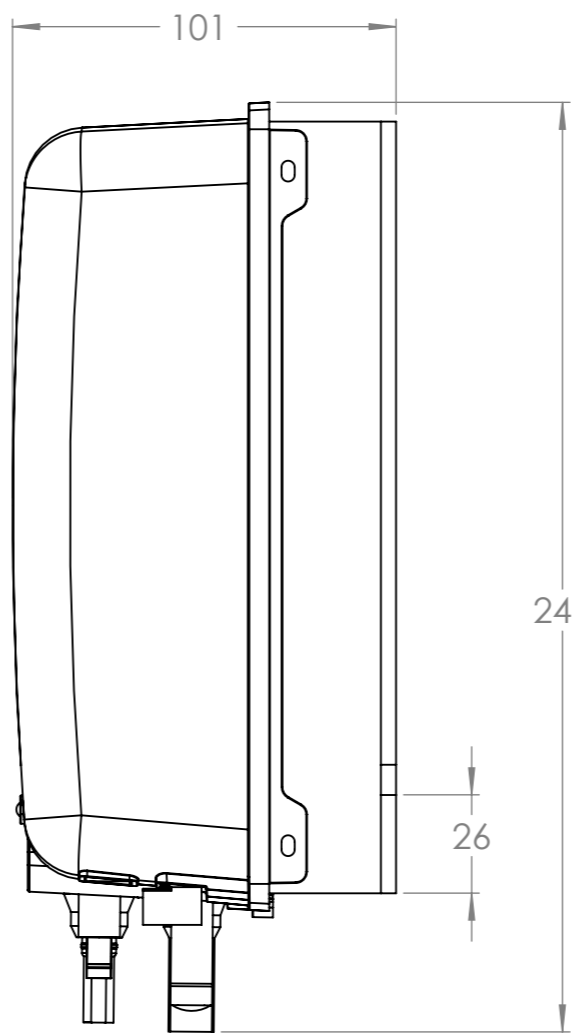

Dimension Drawing - SmartSolar charge controller	
SCC115085511/512	SmartSolar MPPT 150/85-MC4 VE.Can
SCC115110511/512	SmartSolar MPPT 150/100-MC4 VE.Can
SCC125085511	SmartSolar MPPT 250/85-MC4 VE.Can
SCC125110512	SmartSolar MPPT 250/100-MC4 VE.Can

DETAIL A  
SCALE 1:1

DETAIL B  
SCALE 1:1

Dimensions in mm