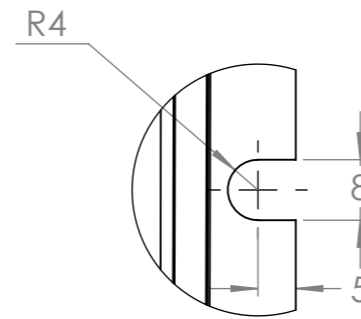

Dimension Drawing - SmartSolar charge controller	
SCC020035000	BlueSolar MPPT 150/35
SCC020050200	BlueSolar MPPT 100/50
SCC110050210	SmartSolar MPPT 100/50
SCC115035210	SmartSolar MPPT 150/35
SCC115045212	SmartSolar MPPT 150/45
SCC115045222	BlueSolar MPPT 150/45

DETAIL A
4x
SCALE 1 : 1

Dimensions in mm