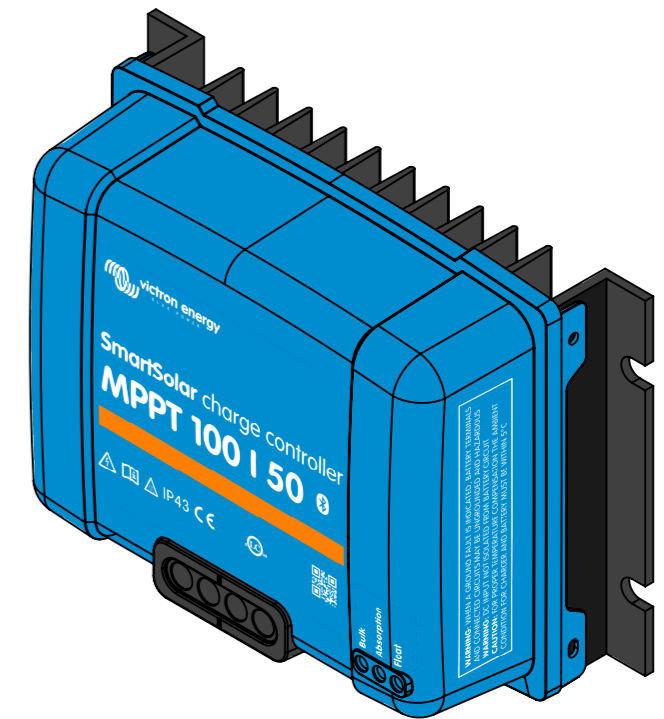

Dimension Drawing - SmartSolar charge controller	
SCC020035000	BlueSolar MPPT 150/35
SCC020050200	BlueSolar MPPT 100/50
SCC110050210	SmartSolar MPPT 100/50
SCC115035210	SmartSolar MPPT 150/35
SCC115045212	SmartSolar MPPT 150/45
SCC115045222	BlueSolar MPPT 150/45

DETAIL A
4x
SCALE 1 : 1

Dimensions in mm