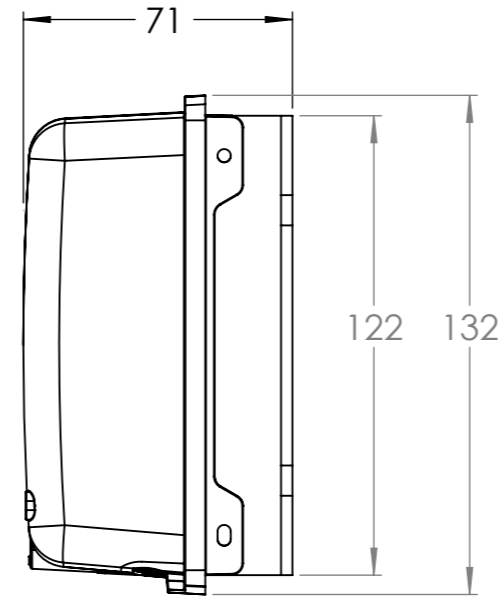

Dimension Drawing - SmartSolar charge controller	
SCC020035000	BlueSolar MPPT 150/35
SCC020050200	BlueSolar MPPT 100/50
SCC110050210	SmartSolar MPPT 100/50
SCC115035210	SmartSolar MPPT 150/35
SCC115045212	SmartSolar MPPT 150/45
SCC115045222	BlueSolar MPPT 150/45

DETAIL A
4x
SCALE 1 : 1

Dimensions in mm