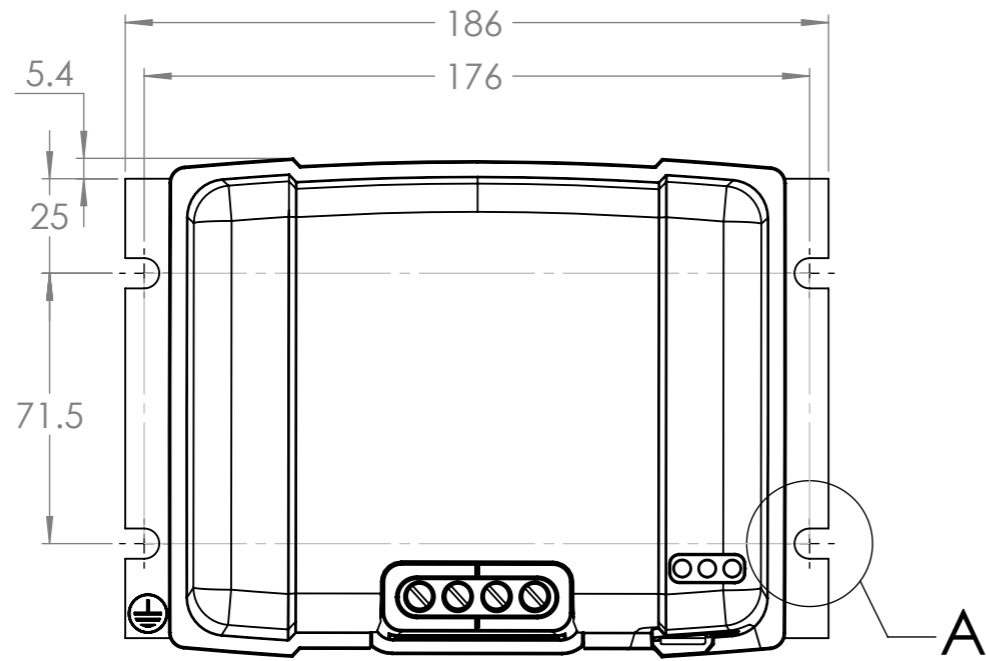

Dimension Drawing - SmartSolar charge controller	
SCC020035000	BlueSolar MPPT 150/35
SCC020050200	BlueSolar MPPT 100/50
SCC110050210	SmartSolar MPPT 100/50
SCC115035210	SmartSolar MPPT 150/35
SCC115045212	SmartSolar MPPT 150/45
SCC115045222	BlueSolar MPPT 150/45

DETAIL A
4x
SCALE 1 : 1

Dimensions in mm